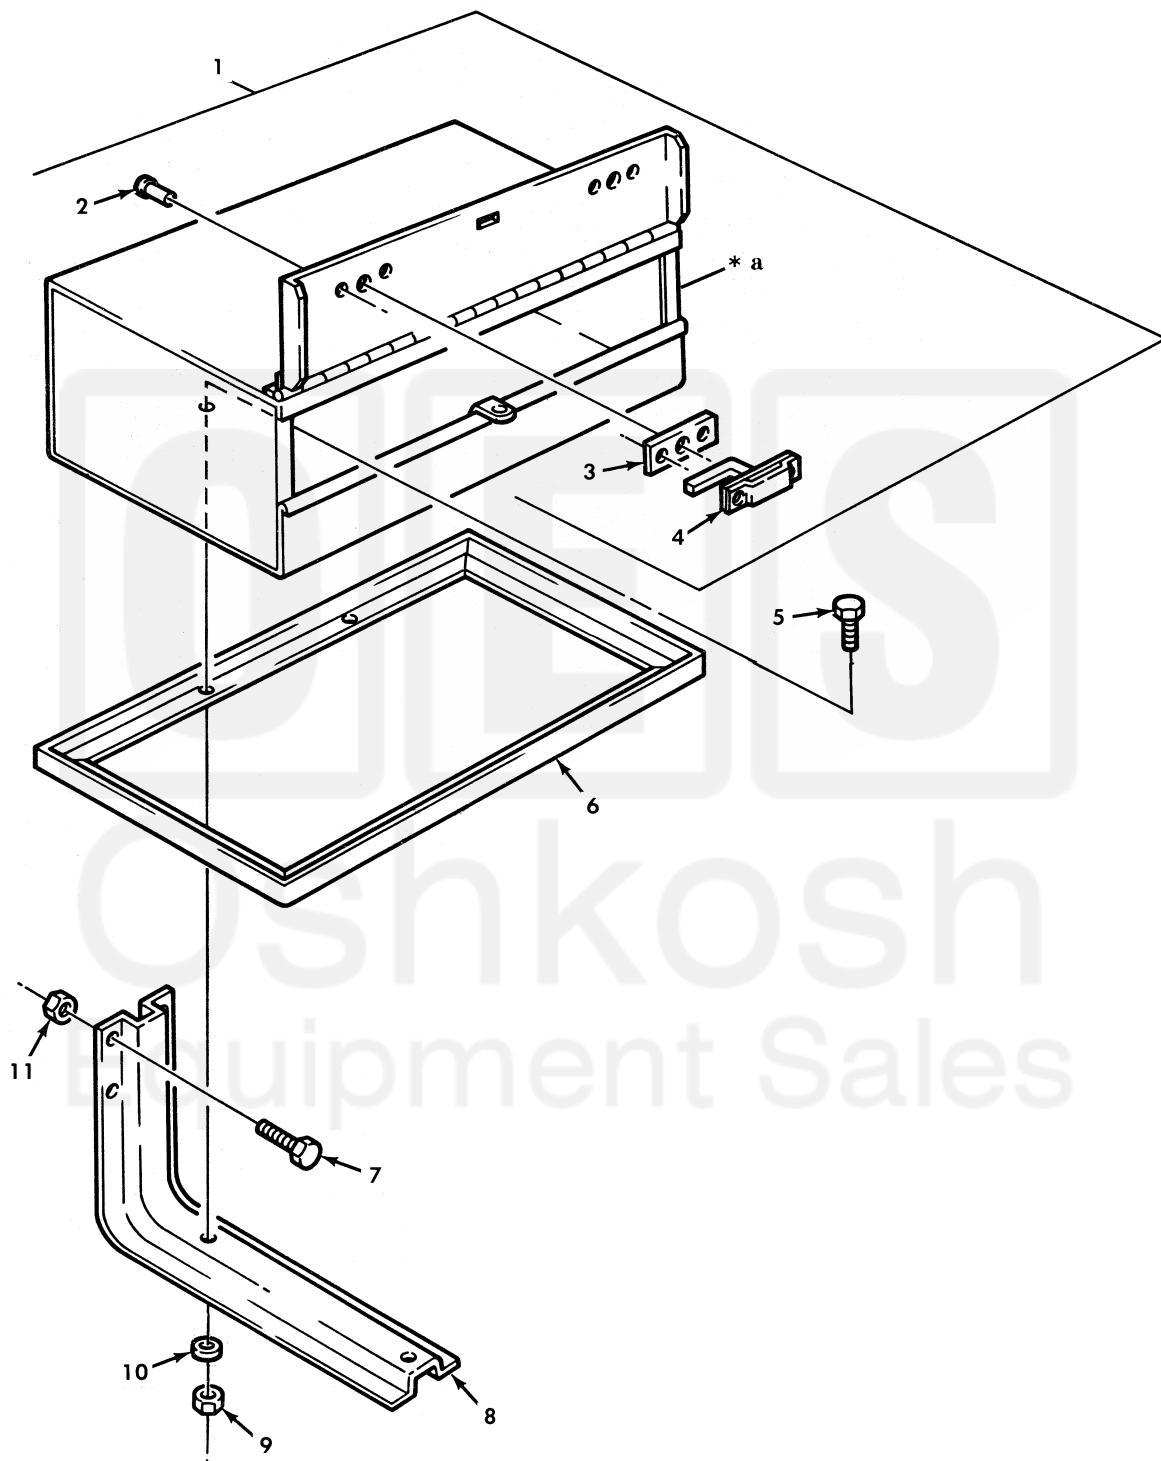

UNIT, DIRECT SUPPORT, AND GENERAL SUPPORT MAINTENANCE
REPAIR PARTS AND SPECIAL TOOLS LIST
TRUCK, 5-TON, 6X6, M809 SERIES TRUCKS (DIESEL)

* a PART OF ITEM 1

Figure 270. Tool Box Assembly and Mounting Hardware.

(1) ITEM NO	(2) SMR CODE	(3) NSN	(4) CAGEC	(5) PART NUMBER	(6) DESCRIPTION AND USABLE ON CODE (UOC)	(7) QTY
					GROUP 1808 STOWAGE RACKS,BOXES, STRAPS,CARRYING CASES,CABLE REELS, AND HOSE REELS	
					FIG. 270 TOOL BOX ASSEMBLY AND MOUNTING HARDWARE	
1	PAOZZ	2540-00-472-1696	19207	10871462	BOX,ACCESSORIES STO..... UOC: 625, 626, 628, 629, 637, 638	1
2	PAOZZ	5320-00-478-3313	96906	MS35743-39	. RIVET, SOLID..... UOC: 625, 626, 628, 629, 637, 638	4
3	PAOZZ	5365-01-107-9967	19207	7397843	. SPACER, PLATE..... UOC: 625, 626, 628, 629, 637, 638	2
4	PAOZZ	5340-00-709-5879	19207	7539221	. LATCH SET RIM..... UOC: 625, 626, 628, 629, 637, 638	2
5	PAOZZ	5305-00-269-2803	96906	MS90726-60	SCREW, CAP, HEXAGON H..... UOC: 625, 626, 628, 629, 637, 638	4
6	PAOZZ	2540-00-417-2583	19207	10871456	FRAME, REINFORCING T..... UOC: 625, 626, 628, 629, 637, 638	1
7	PAOZZ	5305-00-226-7768	96906	MS90726-115	SCREW, CAP, HEXAGON H..... UOC: 625, 626, 628, 629, 637, 638	8
8	PAOZZ	2590-00-459-3192	19207	10871458	HANGER, TOOL BOX..... UOC: 625, 626, 628, 629, 637, 638	2
9	PAOZZ	5310-00-982-4908	96906	MS21045-6	NUT, SELF-LOCKING, HE..... UOC: 625, 626, 628, 629, 637, 638	4
10	PAOZZ	5310-00-809-4061	96906	MS27183-15	WASHER, FLAT..... UOC: 625, 626, 628, 629, 637, 638	4
11	PAOZZ	5310-00-877-5795	96906	MS21044N8	NUT, SELF-LOCKING, HE..... UOC: 625, 626, 628, 629, 637, 638	8

END OF FIGURE